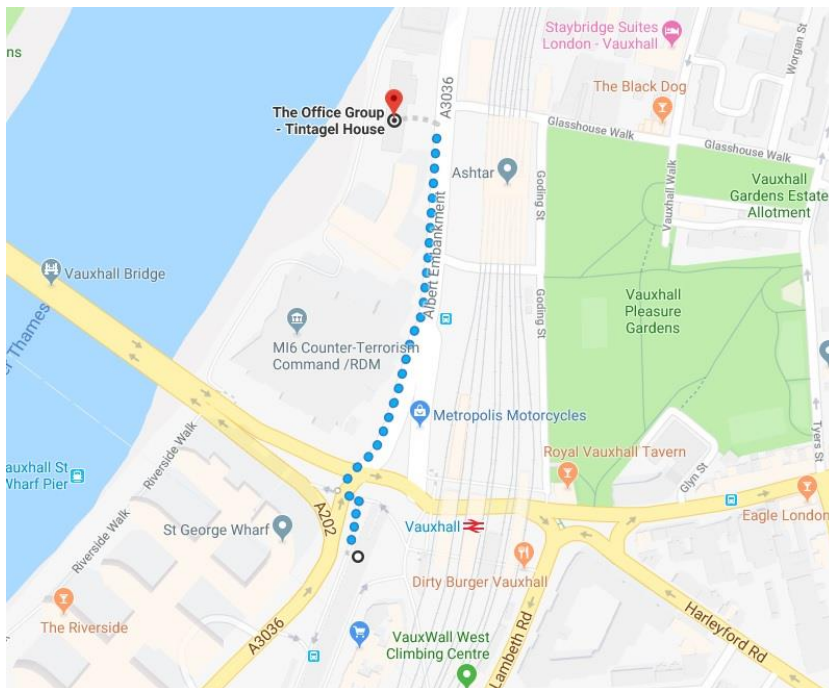

# Directions to LABC HQ

6th Floor, Tintagel House, 92 Albert Embankment, London, SE1 7TY

## **By Tube (Victoria Line)**

At the tube station, use Exit 1 towards Albert Embankment. Come out of the exit and cross the road heading towards the MI6 building. Walk around the MI6 building to the right, then continue walking straight along the road. Go past the MI6 building and the next building (Number 89 - Camelford House). The entrance to Tintagel House is on the left hand side; there is a Texaco garage on the opposite side of the road to the entrance. The receptionist in Tintagel House will direct visitors to the waiting area where LABC staff will collect them.

## **By Rail (Trains to and from Waterloo)**

Exit the platform at Vauxhall and take the exit for Vauxhall tube station. Turn right and use the crossing over the main road (A202) to the island. Turn left and cross the road, heading towards the MI6 building. Go past the MI6 building and the next building (Number 89 - Camelford House). The entrance to Tintagel House is on the left hand side; there is a Texaco garage on the opposite side of the road to the entrance. The receptionist in Tintagel House will direct visitors to the waiting area where LABC staff will collect them.