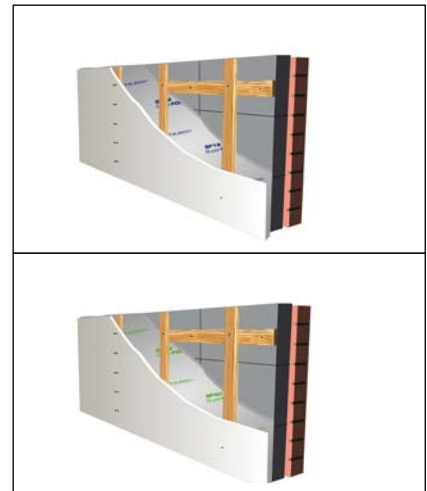

RD Certificate Number: EWS199B

Superfoil SF40 Multifoil Insulation

Description

SF40 is a multilayer foil insulation for use in roofs and cavity walls in new build, renovation and conversion constructions.

Scope of Registration

Due to space limitations, the LABC Assured certificate should be consulted for the full scope of this registration.

Validity

This system has been checked for compliance in accordance with English, Welsh and Scottish Building Regulations.

Registration was first issued on 02/05/12 and is valid until 11/08/22 providing there are no amendments to applicable regulations.

Issue dated 06/09/2021

Further Information

For more detailed information including access to the full certificate and supporting documents please use this link
<https://www.labc.co.uk/business/labc-assured/ews199b-boulder-developments-superfoil-sf40>

Boulder Developments LTD

Registered Office:

Black Horse Farm

Main Street

Norwell

Newark

Notts

NG23 6JN

Tel: 01636 639900

Email: technical@superfoil.co.uk

Website: www.superfoil.co.uk

Super**FOIL**